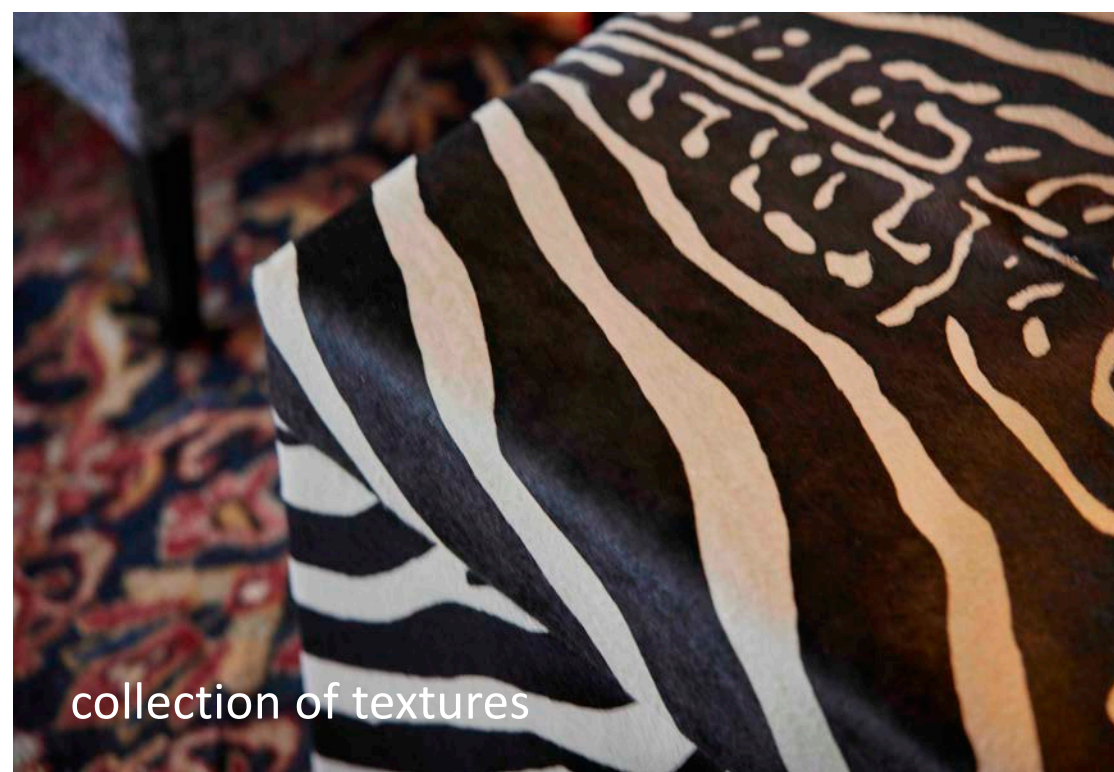

collection of textures