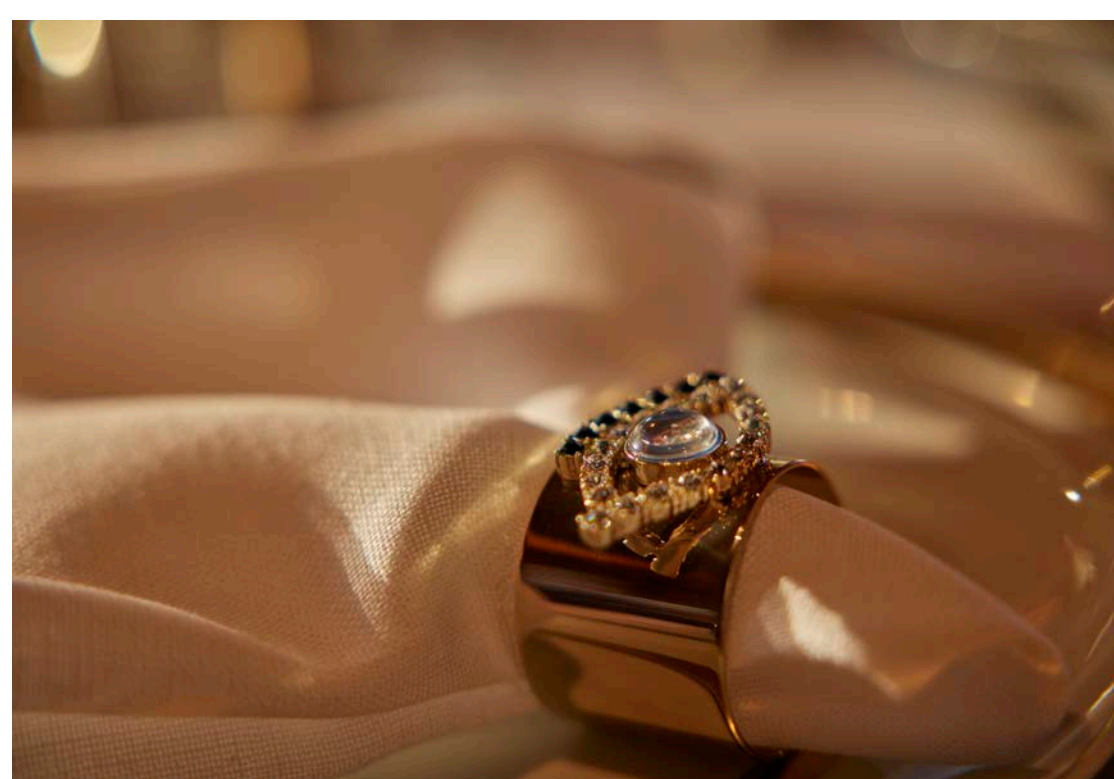

fine dining